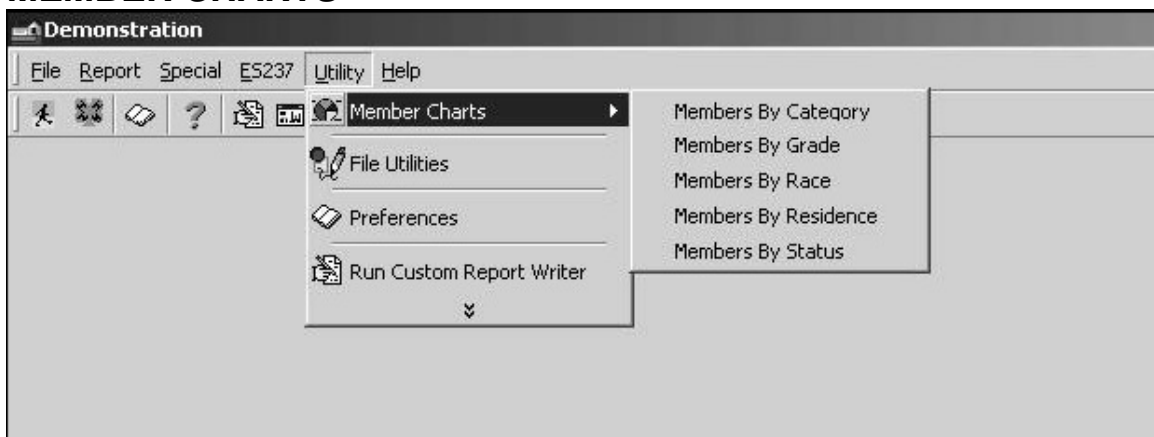

Blue Ribbon Youth Enrollment UTILITIES

Under the *Utilities* option on the Menu Bar is a list of special database activities for the Youth Enrollment System.

MEMBER CHARTS

The **Member Charts** feature displays in graphical format the basic statistical information concerning the New and Return members based on data stored in the Member/Leader file. These charts can be displayed as follows:

- Members by Category

- Members by Grade
- Members by Race
- Members by Residence
- Members by Status

Following is an example of a **Members by Category** graph:

A Print Key is available on each screen to send the graphical display to the default printer.