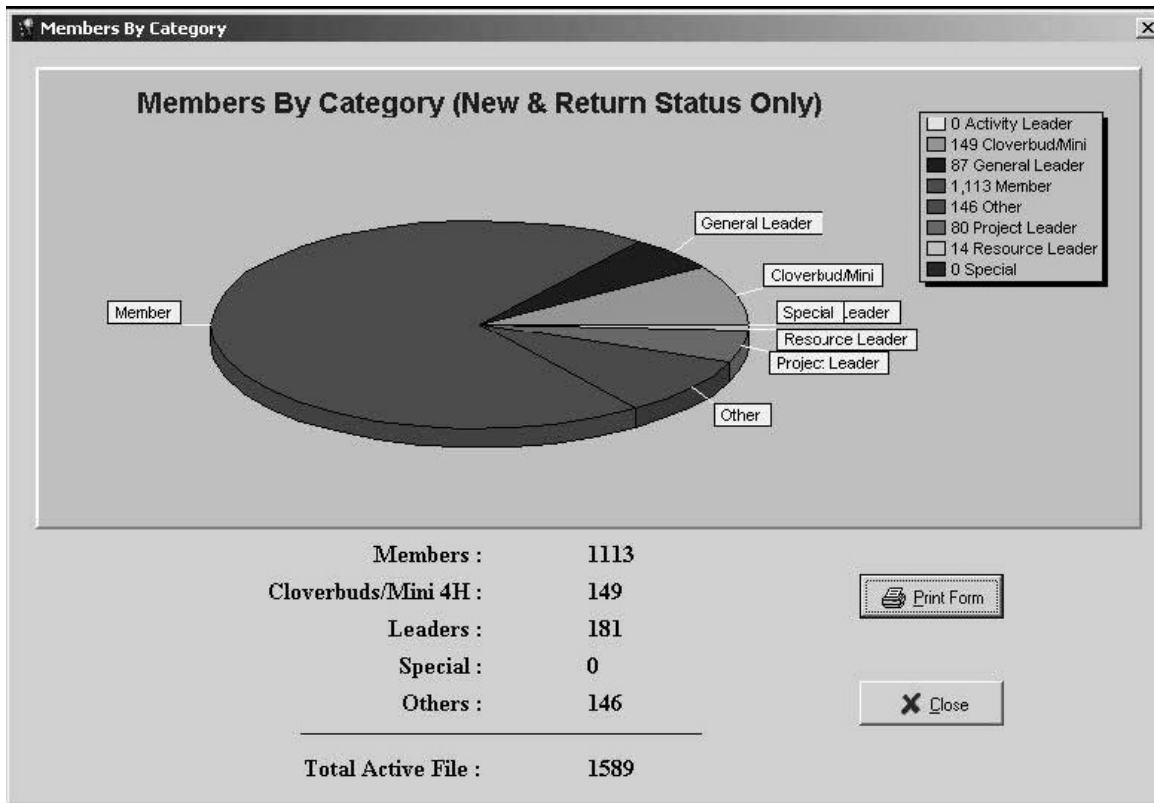

Blue Ribbon Youth Enrollment UTILITIES

Under the *Utilities* option on the Menu Bar is a list of special database activities for the Youth Enrollment System.

MEMBER CHARTS

The **Member Charts** feature displays in graphical format the basic statistical information concerning the New and Return members based on data stored in the Member/Leader file. These charts can be displayed as follows:

- Members by Category

- Members by Grade
- Members by Race
- Members by Residence
- Members by Status

Following is an example of a **Members by Category** graph:

A Print Key is available on each screen to send the graphical display to the default printer.